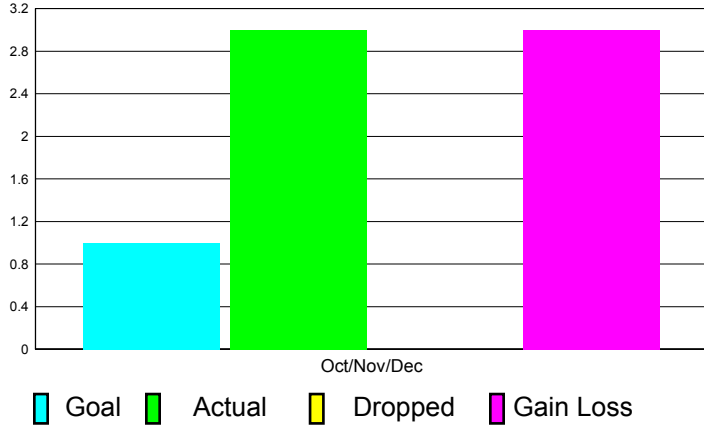

GMT Reports for District (or Undistricted) **District D 1**

GMT: **Joel Rosendo Gómez Franco** Location: **Unknown**

GMT CA: **3**

CLUBS

Club Results
2011-2012

Clubs
2010-2011

Month	New Club Goal	Actual New Clubs	Actual Dropped Clubs	Gain/Loss of Clubs	Gain/Loss of Clubs
Oct/Nov/Dec	1	3	0	3	0
Totals	1	3	0	3	0

Club Results 2011-2012

Goal, New, Dropped, Gain/Loss

Comparison of Club Gain/Loss

Current Year Compared to the Previous Year

YTD Status Quo Clubs 2010-2011

Status Quo Clubs Compared to Status Quo Members

MEMBERSHIP