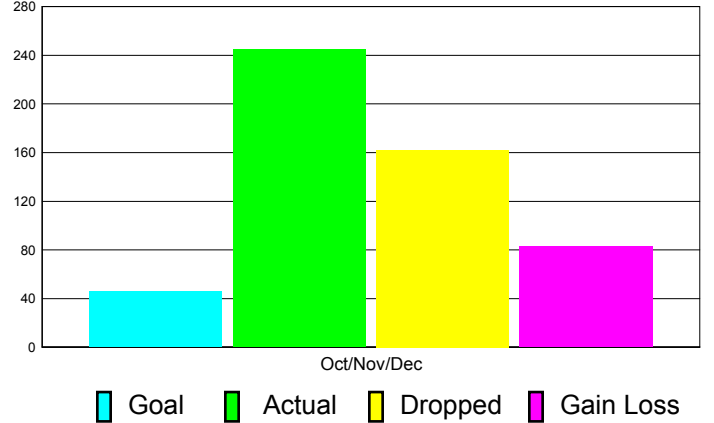

Membership Results 2011-2012

Goal, New, Dropped, Gain/Loss